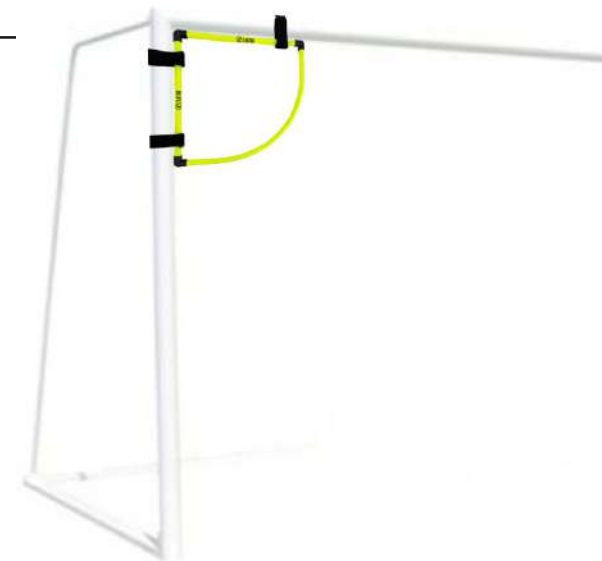

TARGO

ESCUADRA PRECISIÓN TIRO
TOP CORNER PRECISION SHOOTING

REF. 4475