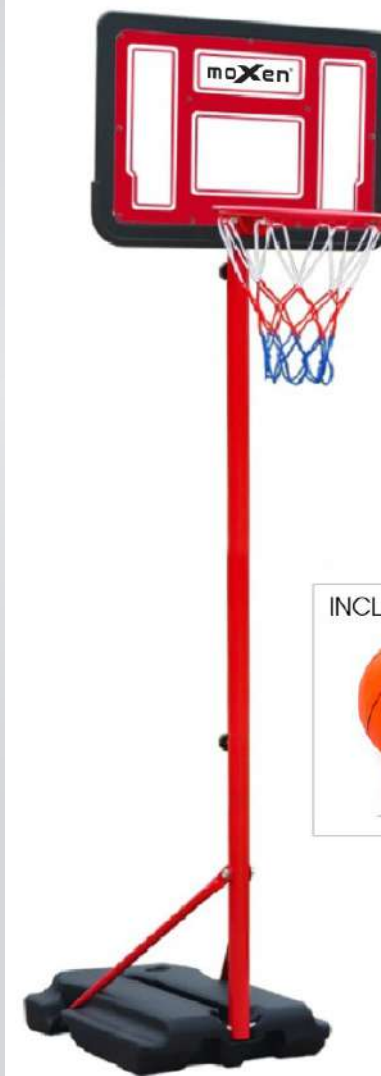

ROCKETS

CANASTA BASKET TRASLADABLE
PORTABLE BASKETBALL STAND

REF. 730051 | 1,40 - 2,00 m.

Aro / Ring Ø30cm - Tablero / Board 60x40cm