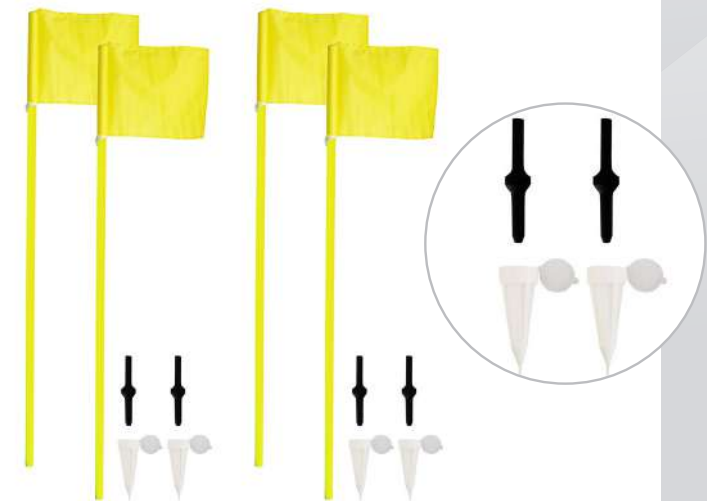

WORLD

SET 4 BANDERINES CÓRNER FLEXIBLES
SET OF 4 ARTICULATED CORNER POLES

REF. 4547 | Ø32 mm