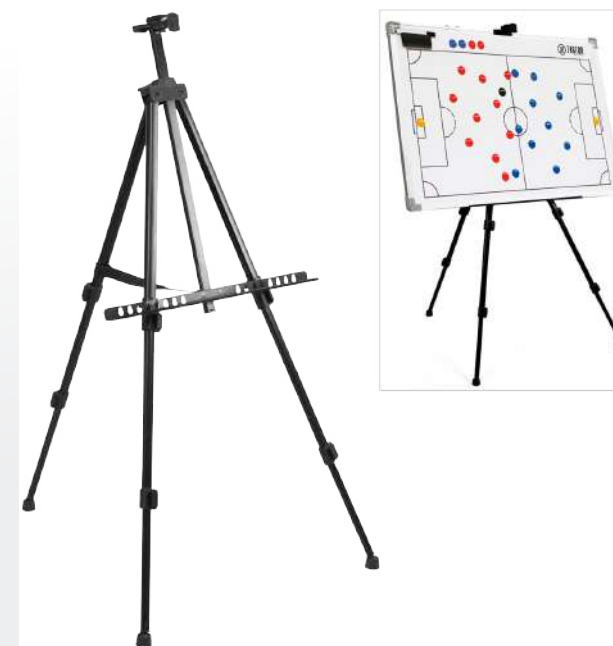

HOLT

TRÍPODE PARA PIZARRA TÁCTICA TRIPOD FOR TACTICA BOARD

Tripode plegable para pizarras tácticas. Fabricado en aluminio y con bolsa de transporte.

Para pizarras de 30x45, 45x60 y 60x90cm.

Patas telescópicas, altura máxima 160cm.

Foldable tripod for tactic boards. Made of aluminium and with carrying bag.

For tactic boards of 30x45, 45x60 and 60x90cm.

Telescopic legs, maximum height 160cm.

REF. 4029