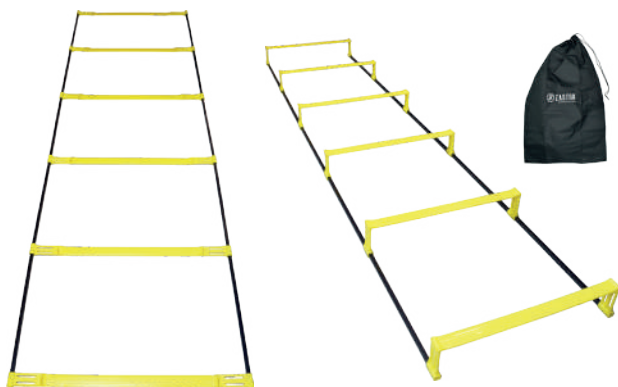

REF. 4174

Dos posiciones / Two settings.

Foto detalle
Close-up picture.

STP 4-6

ESCALERA AGILIDAD TRAINING LADDER

REF. 4170 | 4 m

REF. 4171 | 6 m

RONDE