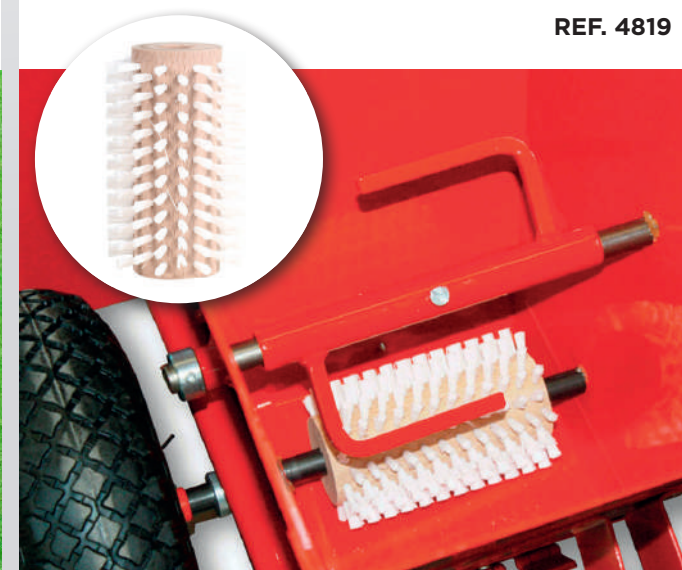

RECAMBIO RODILLO CARRO MARCA-CAMPOS
CIRCULAR BRUSH FOR DRY MARKING CART

REF. 4819