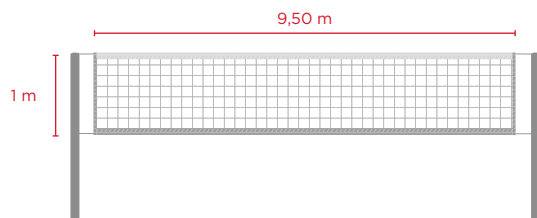

VOLEIBOL VOLLEYBALL

Red para pistas de voleibol en PP. Color negro. Malla 100mm.
Volleyball net made of PP. Black color. 100mm Mesh.

RODDY ANTENA VOLEIBOL DESMONTABLE COLLAPSIBLE VOLLEYBALL NET ANTENNA

REF. 5211 | 1,80 m Ø 10 mm

VOLEIBOL PLAYA BEACH VOLLEYBALL

Red para pistas de voley playa en PP. Color Negro. Malla 100mm.

Volleyball net made of PP. Black color. 100mm Mesh.

BASIC

5081

PP 2mm. Banda blanca superior de PVC. Ribete laterales y parte inferior. Ollaos y cable acero plastificado 4mm.

PP 2mm. White PVC tape on top. Stched tape on sides and bottom. Eyelet and steel cable coated 4mm.

CHAMPION

5082

PP 2.5mm. Banda blanca de PVC en todo el perímetro. Ollaos y cable acero plastificado 4mm.

PP 2.5mm. White PVC tape on all perimeter. Eyelet and steel cable coated 4mm.

EXPERT

5083

PP 3mm sin nudo. Banda blanca superior de PVC. Ribetes laterales y parte inferior. Ollaos, cuerda tensión a cada lado y cable acero plastificado 4mm.

PP 3mm knotless. White PVC tape on top. Stched tape on sides and bottom. Eyelet, tension cord on sides and steel cable coated 4mm.

PRO

5084

PP 3mm sin nudo. Acabado Pro. Banda blanca superior e inferior de PVC. Ribetes laterales. 3 Ollaos, cuerda tensión a cada lado y cable acero plastificado 6mm.

PP 3mm knotless. White PVC tape on top and bottom. Stched tape on sides. 3 Eyelet, tension cord on sides and steel cable coated 6mm.

V6 JUEGO BANDAS CORREDERAS VOLEIBOL VOLLEYBALL ANTENNA NET SLEEVE POCKETS

REF. 5215 | 2 Set - Blanco / White

REF. 5216 | 2 Set - Amarillo / Yellow

BASIC

5091

PP 1.5mm. Banda amarilla de PVC en todo el perímetro. Malla 100mm. Cuerda de tensión.

PP 1.5mm. Yellow PVC tape on all perimeter. 100mm mesh. Tension cord

CHAMPION

5092

PP 2mm. Banda amarilla de PVC en todo el perímetro. Malla 100mm. Cuerda de tensión.