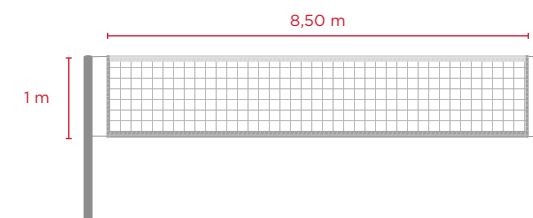

BASIC

5081

PP 2mm. Banda blanca superior de PVC. Ribete laterales y parte inferior. Ollaos y cable acero plastificado 4mm.

PP 2mm. White PVC tape on top. Stched tape on sides and bottom. Eyelet and steel cable coated 4mm.

CHAMPION

5082

PP 2.5mm. Banda blanca de PVC en todo el perímetro. Ollaos y cable acero plastificado 4mm.

PP 2.5mm. White PVC tape on all perimeter. Eyelet and steel cable coated 4mm.

EXPERT

5083

PP 3mm sin nudo. Banda blanca superior de PVC. Ribetes laterales y parte inferior. Ollaos, cuerda tensión a cada lado y cable acero plastificado 4mm.

PP 3mm knotless. White PVC tape on top. Stched tape on sides and bottom. Eyelet, tension cord on sides and steel cable coated 4mm.

PRO

5084

PP 3mm sin nudo. Acabado Pro. Banda blanca superior e inferior de PVC. Ribetes laterales. 3 Ollaos, cuerda tensión a cada lado y cable acero plastificado 6mm.

PP 3mm knotless. White PVC tape on top and bottom. Stched tape on sides. 3 Eyelet, tension cord on sides and steel cable coated 6mm.