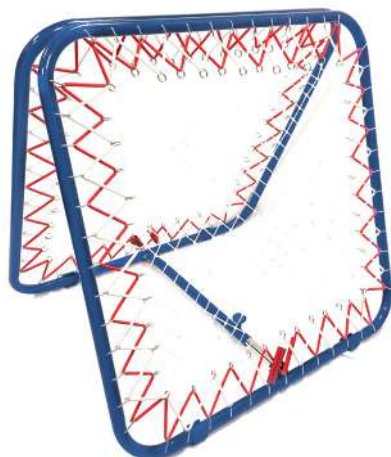

ERICK

REBOUNDER DOBLE
DOUBLE REBOUNDER

REF. 4482 | 100x100 cm. Acero/Steel Ø25mm.