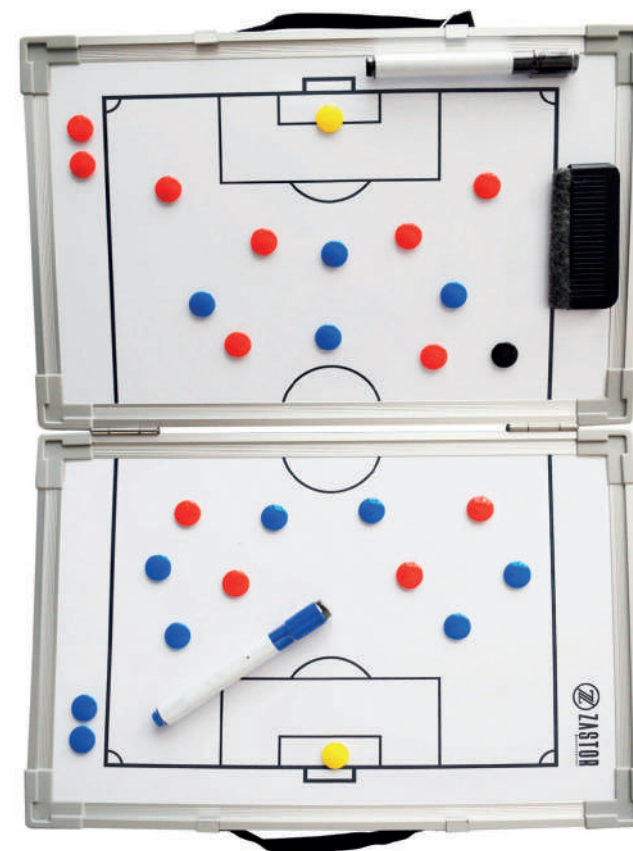

PLEG

PIZARRA TÁCTICA MAGNÉTICA PLEGABLE
MAGNETIC FOLDING TACTIC BOARD

Pizarra táctica magnética plegable, marco de aluminio reforzado, cantoneras y asas de transporte.

Magnetic folding tactic board with aluminium reinforced frame, corner protectors and carrying handles.

REF. 4031 | 45 x 60 cm. Fútbol / Football

REF. 4032 | 60 x 90 cm. Fútbol / Football